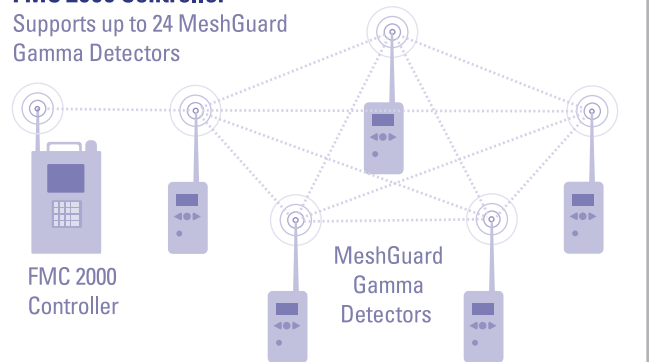

¹Contact Geotech for country specific wireless approvals and certificates.
Specifications are subject to change.

MESHGUARD GAMMA ORDERING INFORMATION

MeshGuard Gamma Detector Includes:

- MeshGuard Gamma Detector
- Operation and Maintenance Manual
- High-Capacity Lithium Battery installed
- Maintenance Tool
- Radiation Check Source

MESHGUARD GAMMA SYSTEM CONFIGURATION OPTIONS

FMC 2000 Controller

Supports up to 24 MeshGuard
Gamma Detectors