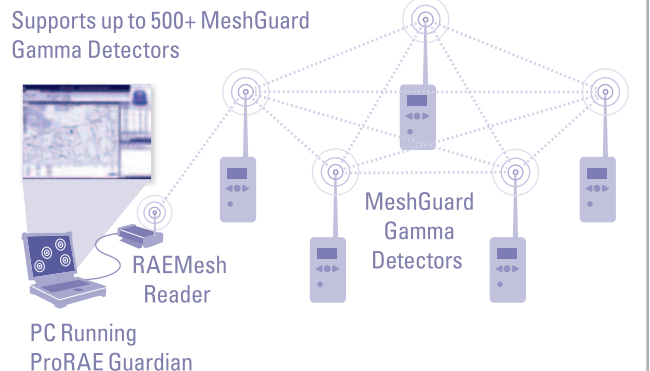

PC Controller

Supports up to 500+ MeshGuard
Gamma Detectors

CALL GEOTECH TODAY (800) 833-7958

Geotech Environmental Equipment, Inc.

2650 East 40th Avenue • Denver, Colorado 80205

(303) 320-4764 • **(800) 833-7958** • FAX (303) 322-7242

email: sales@geotechenv.com website: www.geotechenv.com